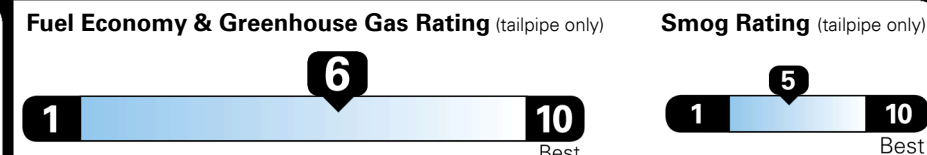

THE SEDAN IS NEW AGAIN STEP INTO THE FUTURE

EPA DOT Fuel Economy and Environment

Gasoline Vehicle

Fuel Economy

30 MPG
combined city/hwy

27 MPG
city

37 MPG
highway

3.3 gallons per 100 miles

Large Cars range from 14 to 111 MPG. The best vehicle rates 141 MPGe.

You save $750
in fuel costs over 5 years compared to the average new vehicle.

Annual fuel cost $1,350